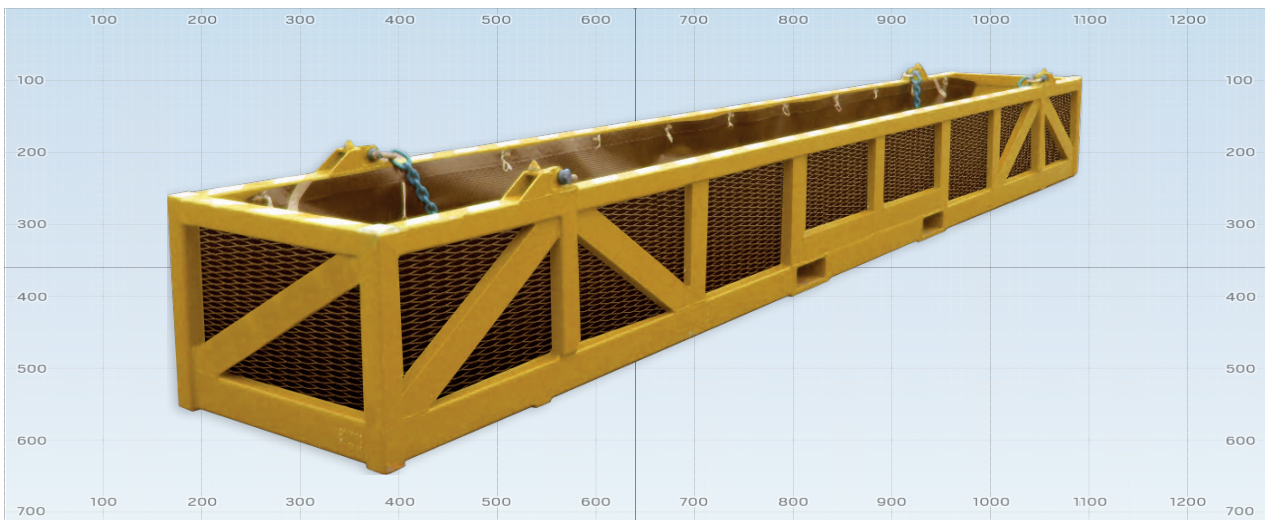

# PIPELINE RECOVERY BASKETS

## PRB Model No 1: 30ft

- External size: Length 10500 mm x Width 2560 mm
- Internal size: Length 10235 mm x Width 2150 mm
- Height: 1860 mm
- Internal height: 1390 mm
- Payload: 15000 / 16700 kg
- Weight: 5500 / 8300 kg
- Rigging: Two part wire sling to master link per side
- External / internal ladder for safe access

## PRB Model No 2: 20ft

- External size: Length 6260 mm x Width 1190 mm
- Height: 980 mm
- Payload: 6080 kg
- Rigging: Two part chain sling to master link per side
- Weight: 1920 kg

Through our network of partnerships we are able to supply our products and services globally for rapid mobilisation