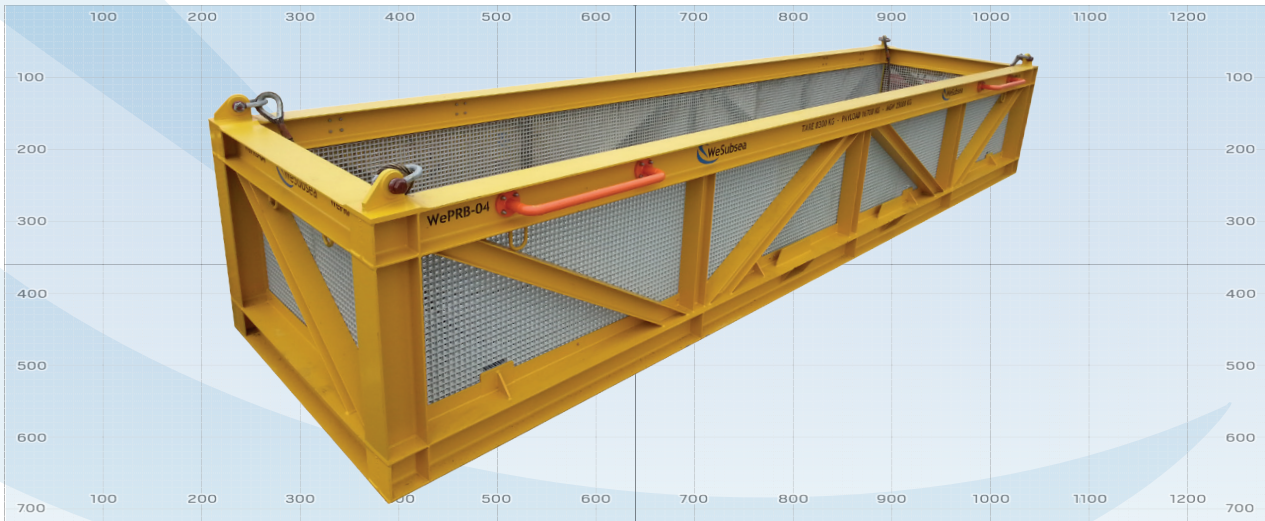

# PIPELINE RECOVERY BASKETS

## PRB Model No 1: 30ft

- External size: Length 10500 mm x Width 2560 mm
- Internal size: Length 10235 mm x Width 2150 mm
- Height: 1860 mm
- Internal height: 1390 mm
- Payload: 15000 / 16700 kg
- Weight: 5500 / 8300 kg
- Rigging: Two part wire sling to master link per side
- External / internal ladder for safe access

## PRB Model No 2: 20ft

- External size: Length 6260 mm x Width 1190 mm
- Height: 980 mm
- Payload: 6080 kg
- Rigging: Two part chain sling to master link per side
- Weight: 1920 kg

Through our network of partnerships we are able to supply our products and services globally for rapid mobilisation