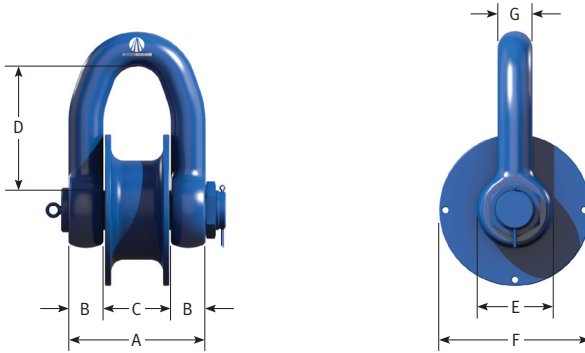

Fibre Rope Thimble and Shackle

Fibre Rope Thimble and Shackle

Approx Weight kg	PL kN	MBL kN	A mm	B mm	C mm	D mm	E mm	F mm	G mm
643	6602	8418	550	140	270	500	305	610	140

NOTE Other sizes are available. Specification sheet is available on request.